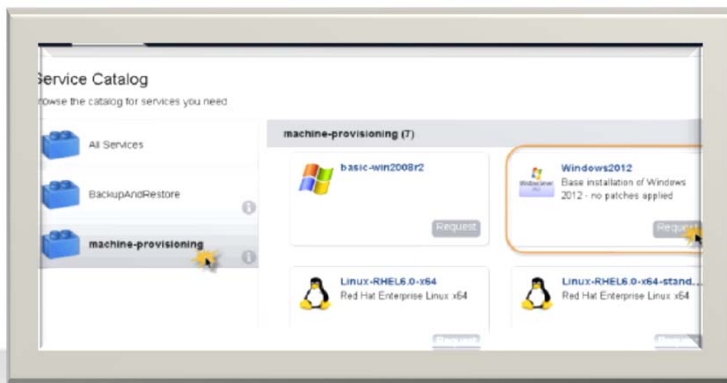

AGILE
SECURE
SIMPLE

REDEFINE HYBRID CLOUD

EMC²

The New Role Of IT: Cloud Broker

BY A MARGIN OF ALMOST

3-1

line-of-business users prefer
IT to broker their services.

RAPID ADOPTION OF PUBLIC CLOUD

SIMPLE | LOW-COST | FLEXIBLE

EMC² Pivotal RSA vmware

RAPID ADOPTION OF PRIVATE CLOUD

TRUSTED | CONTROLLED | RELIABLE

EMC² Pivotal RSA vmware

Build Your Hybrid Cloud Strategy

The Journey to the Private Cloud

What is an Enterprise Hybrid Cloud (EHC)?

Existing Infrastructure + EMC Methodology = Hybrid Cloud

End User View - IaaS Services

Self Service Portal

Policy-enabled Cloud Service Provisioning

- Daily Backup with 1 Year Retention
- On-Demand Restore