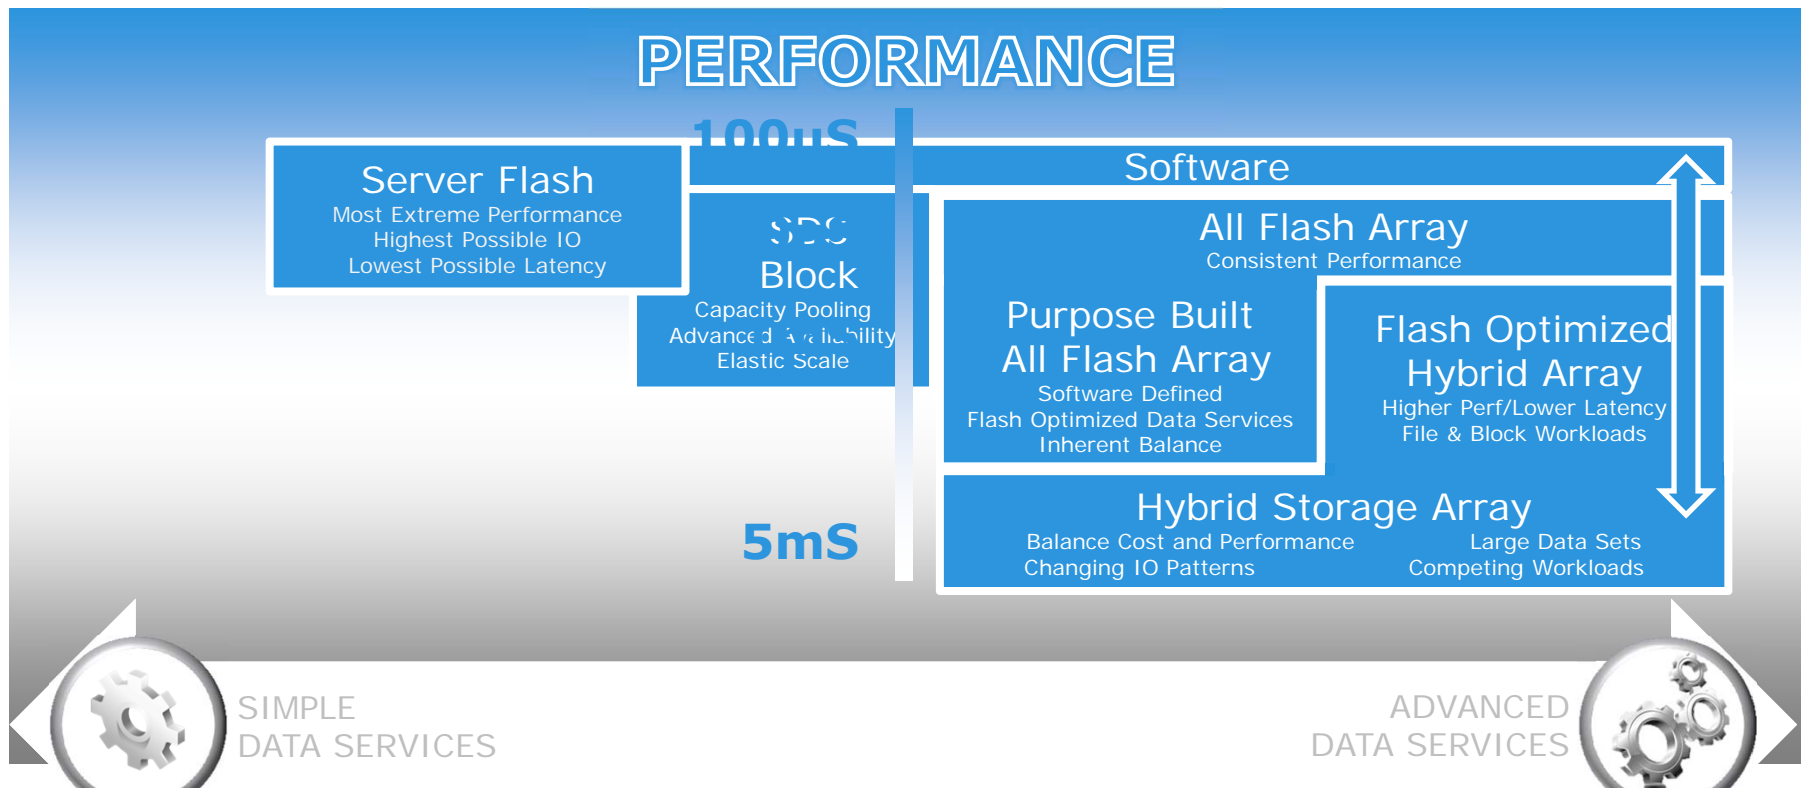

Many Industries Face Structural Change

NEW APPLICATIONS REDEFINE BUSINESS

EMC²

NEW APPLICATIONS REDEFINE INFRASTRUCTURE

Workloads Have Different Requirements

Flash Delivers New Levels Of Performance

PERFORMANCE

FLASH

SIMPLE DATA SERVICES

ADVANCED DATA SERVICES

CAPACITY

A Flash Portfolio for Every Use Case

New Workloads Need New Infrastructure

In-Memory Databases, High Performance / Realtime Analytics

EMC² Pivotal RSA vmware