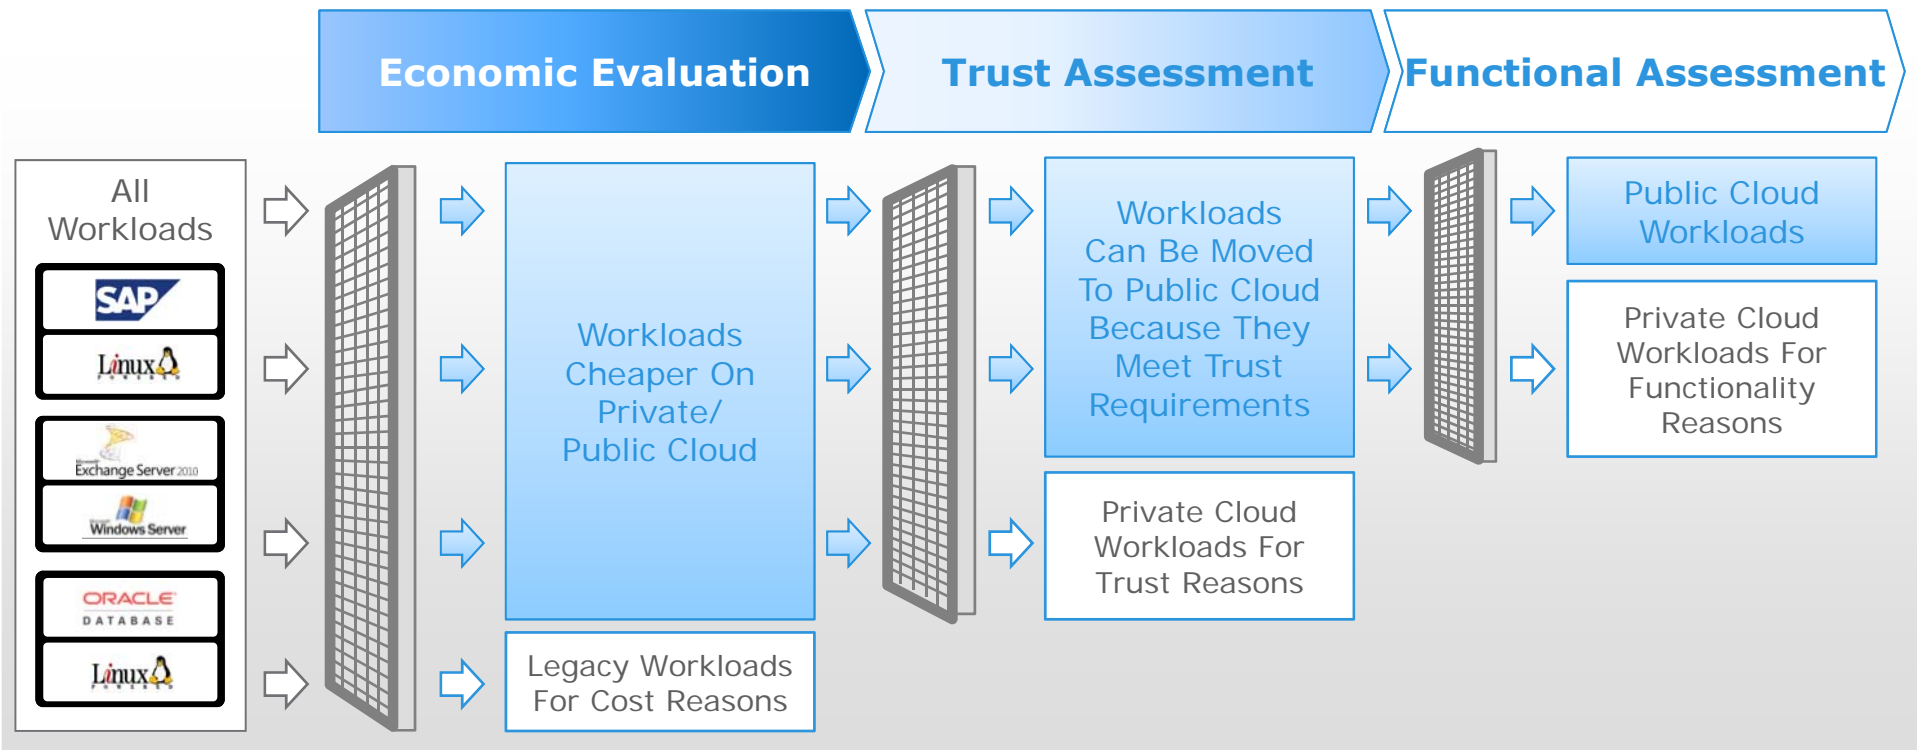

AGILE
SECURE
SIMPLE

REDEFINE HYBRID CLOUD

EMC²

The New Role Of IT: Cloud Broker

BY A MARGIN OF ALMOST

3-1

line-of-business users prefer
IT to broker their services.

RAPID ADOPTION OF PUBLIC CLOUD

SIMPLE | LOW-COST | FLEXIBLE

EMC² Pivotal RSA vmware

RAPID ADOPTION OF PRIVATE CLOUD

TRUSTED | CONTROLLED | RELIABLE

EMC² Pivotal RSA vmware

Build Your Hybrid Cloud Strategy

The Journey to the Private Cloud

What is an Enterprise Hybrid Cloud (EHC)?

Existing Infrastructure + EMC Methodology = Hybrid Cloud

End User View - IaaS Services

Self Service Portal

Policy-enabled Cloud Service Provisioning

- Daily Backup with 1 Year Retention
- On-Demand Restore