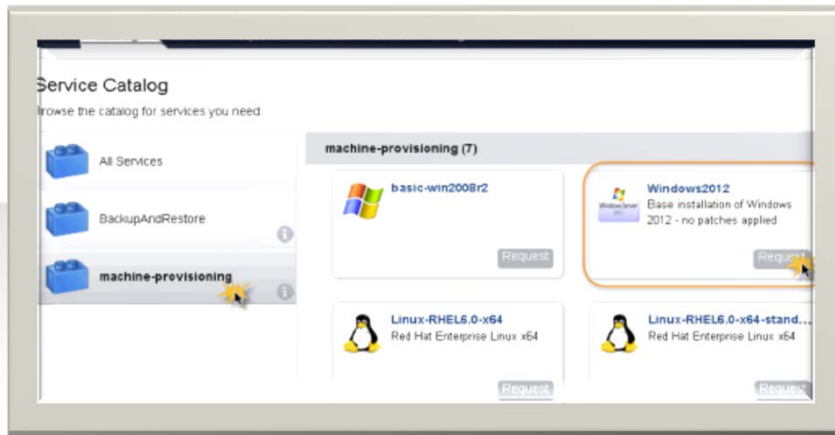

End User View - Everything *aaS

Self Service Portal

EMC Hybrid Cloud Enables Anything-As-A-Service

PaaS

Pivotal, GREENPLUM, HILL LABS, spring, CLOUD FOUNDRY, CETAS, CEMFIRE

AaaS

SQL Server, ORACLE, SAP, Microsoft .net

OS VM, OS VM, OS VM, OS VM

Backup Policy & Retention Choice

- Daily Backup with 1 Year Retention
- On-Demand Restore

Storage Choice

Platinum, Gold

- Platinum
- Gold
- Silver
- Public Cloud

Automation & Service Level Selection

- High Availability for Workloads
- Automated Disaster Recovery