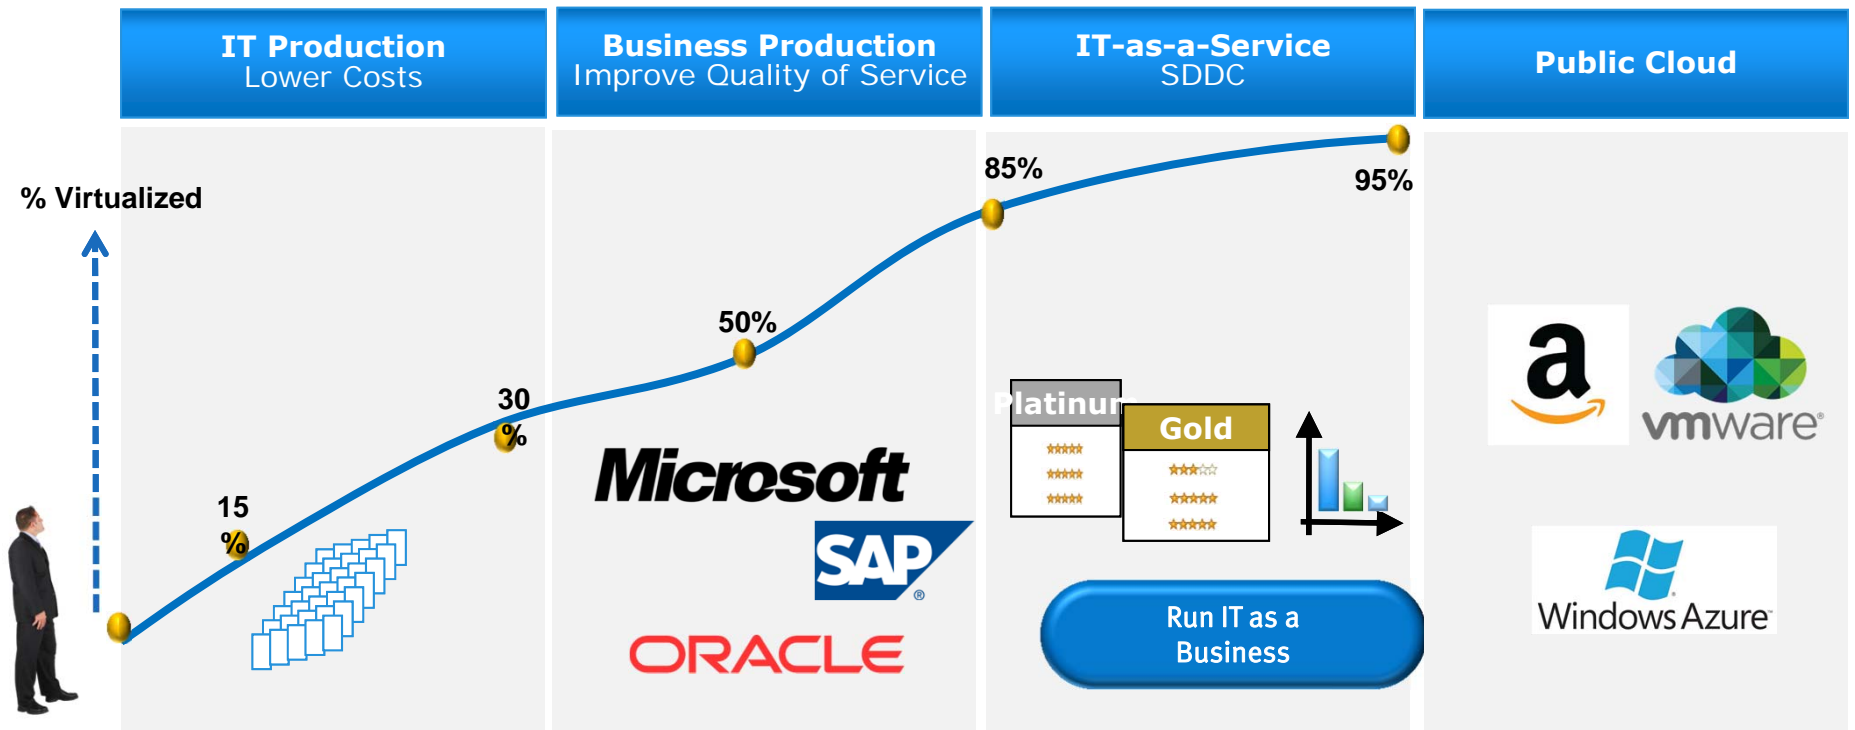

AGILE
SECURE
SIMPLE

REDEFINE HYBRID CLOUD

EMC²

The New Role Of IT: Cloud Broker

BY A MARGIN OF ALMOST

3-1

line-of-business users prefer
IT to broker their services.

RAPID ADOPTION OF PUBLIC CLOUD

SIMPLE | LOW-COST | FLEXIBLE

EMC² Pivotal RSA vmware

RAPID ADOPTION OF PRIVATE CLOUD

TRUSTED | CONTROLLED | RELIABLE

EMC² Pivotal RSA vmware

Build Your Hybrid Cloud Strategy

The Journey to the Private Cloud

What is an Enterprise Hybrid Cloud (EHC)?

Existing Infrastructure + EMC Methodology = Hybrid Cloud

End User View - IaaS Services

Self Service Portal

Policy-enabled Cloud Service Provisioning

- Daily Backup with 1 Year Retention
- On-Demand Restore