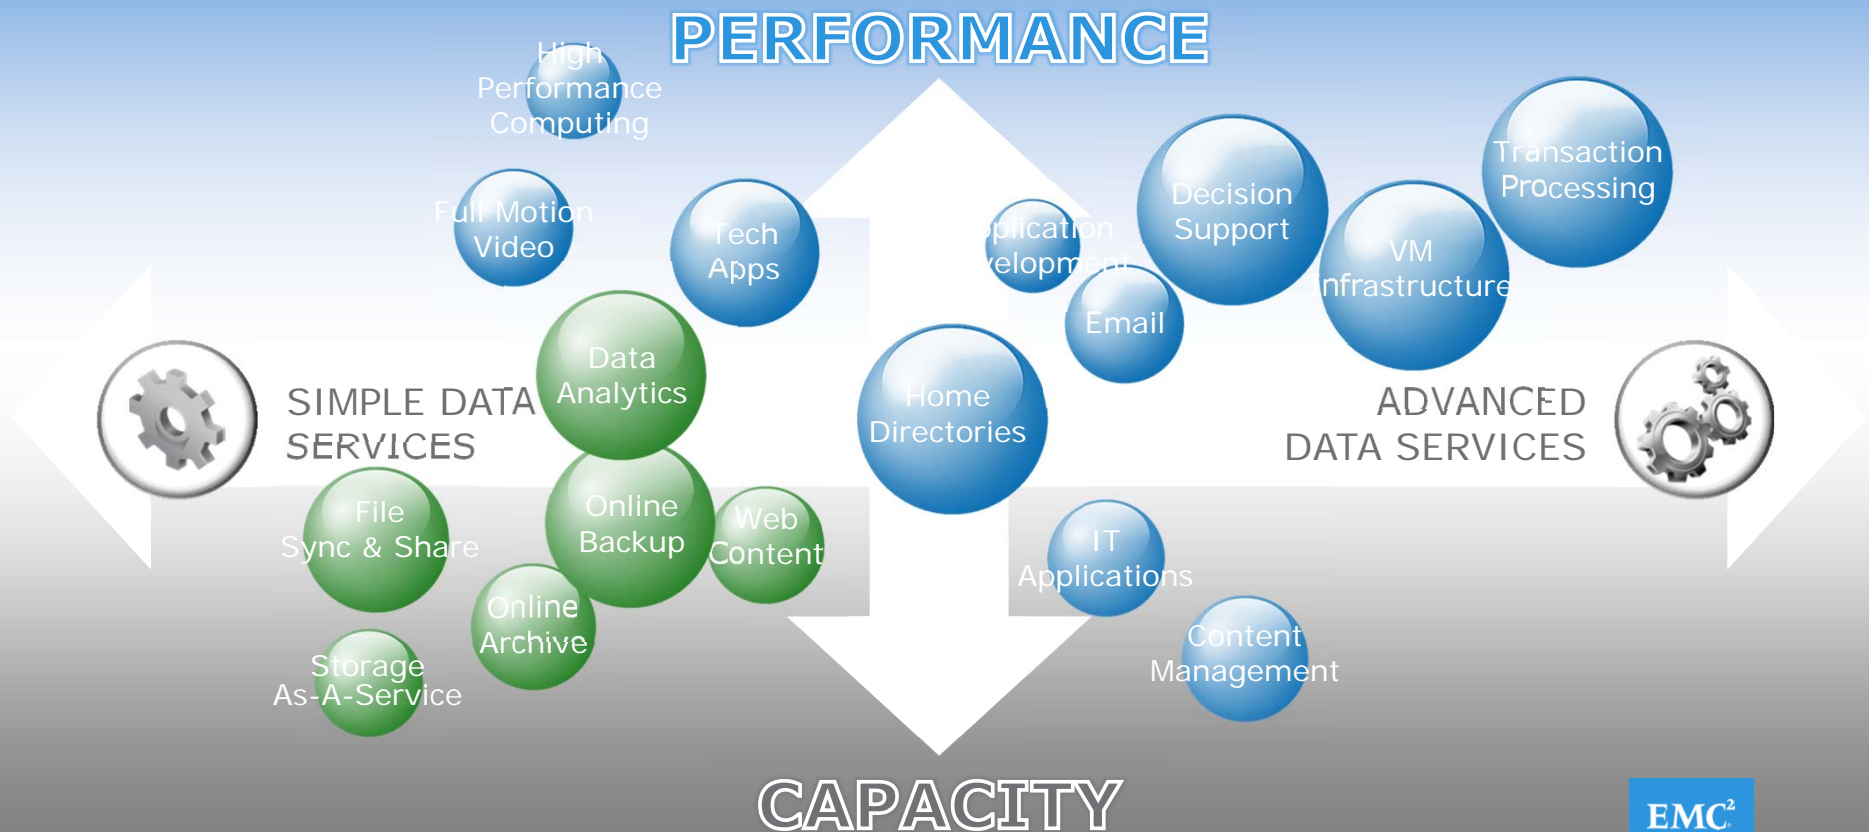

A Unique Federation Of Companies

New IT Agenda

Delivering The Software-Defined Enterprise. Solutions & Choice.

ENTERPRISE DATA CENTER	Pivotal BIG DATA SOLUTIONS PLATFORM AS A SERVICE AGILE APPLICATION DEVELOPMENT	ADVANCED SECURITY	Partners vmware EMC II	SERVICE PROVIDER	
	vmware® ENTERPRISE MOBILITY SOFTWARE-DEFINED DATA CENTER				vCloud Hybrid Service vmware® EMC II
	EMC II INFORMATION INFRASTRUCTURE CONVERGED INFRASTRUCTURE				vCloud Hybrid Service vmware® EMC II

Many Industries Face Structural Change

NEW APPLICATIONS REDEFINE BUSINESS

EMC²

NEW APPLICATIONS REDEFINE INFRASTRUCTURE

Workloads Have Different Requirements

Flash Delivers New Levels Of Performance

PERFORMANCE