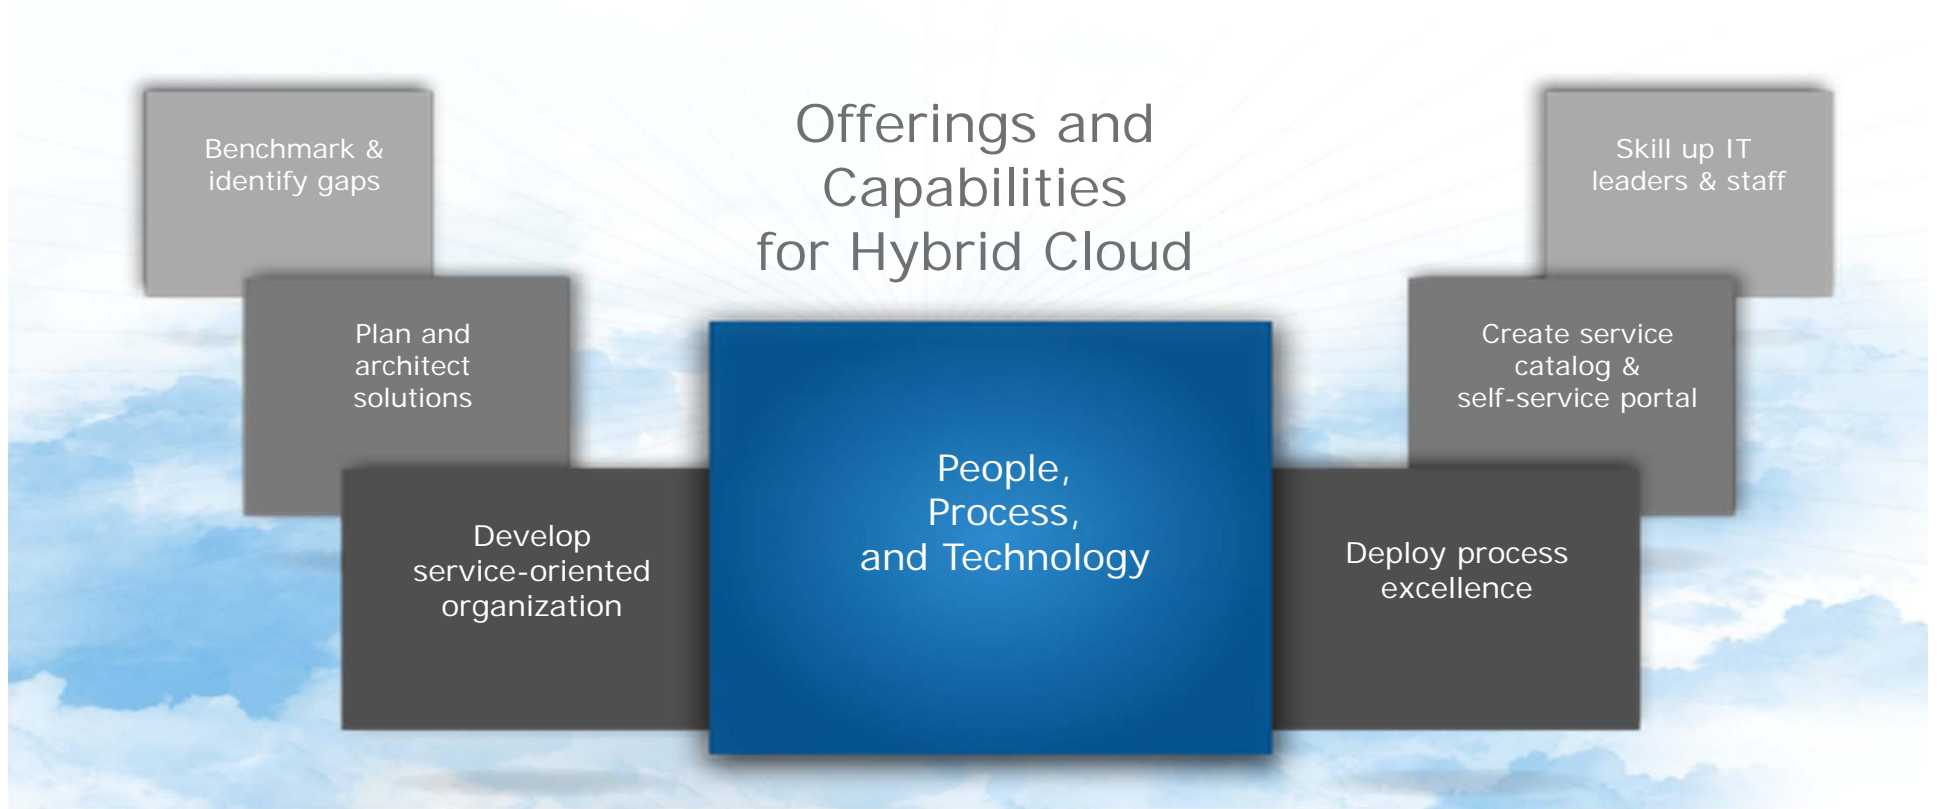

People & Process development for Cloud